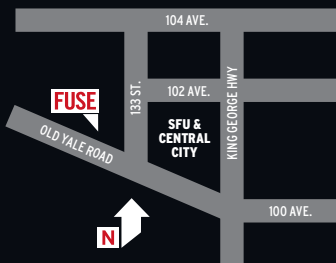

Show Home Open Noon - 5PM (except Fridays)
#27-13239 Old Yale Road, Surrey

**604.583.3744
LIVEATFUSE.CA**